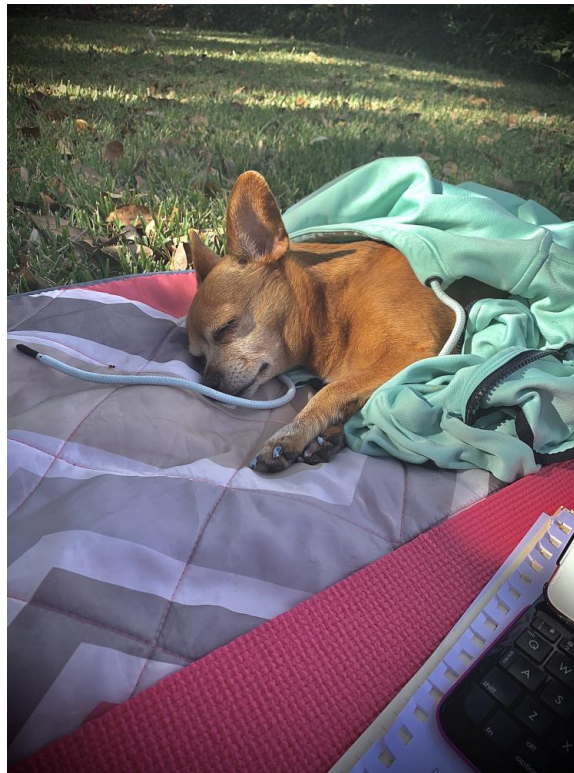

# LOST DOG

**"Lola" Lost 2020-06-15**

**Breed:** Chihuahua

**Color:** White, Golden

**Sex:** F

**Details:** 12 lb 12 year old female chiweenie -my car was stolen from HEB and she was in the car...view more at [lostmydoggie.com](http://lostmydoggie.com)