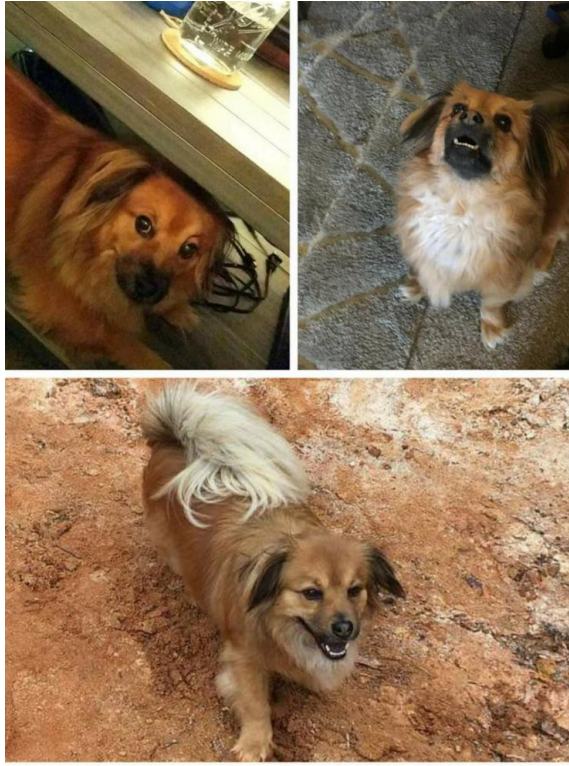

LOST DOG

"Whiskey" Lost 2020-06-20

Breed: Dachshund

Color: Red

Sex: F

Details: small redish brown with black patches on her. Last seen wearing a pink harness. Skiddish and afraid of most people....view more at lostmydoggie.com