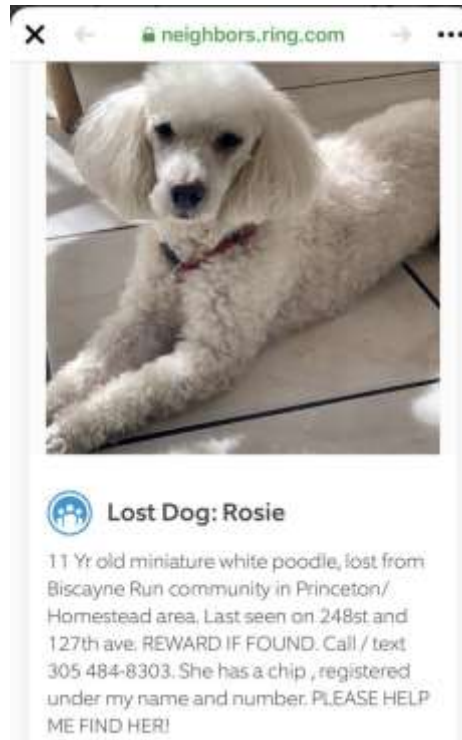

LOST DOG

"Rosie" Lost 2020-05-31

Breed: Poodle

Color: White

Sex: F

Details: White Miniature Poodle, follows command...view more at lostmydoggie.com

Last Seen: 248th Street & 127th AVE
Homestead, FL 33032

\$500.00 REWARD