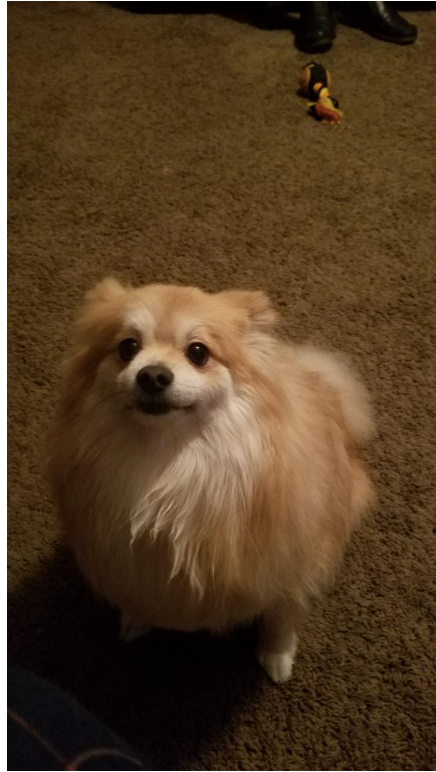

# LOST DOG

***"Molly" Lost 2020-05-02***

**Breed:** Pomeranian

**Color:** Tan-Cream, Red

**Sex:** F

**Details:** Slightly overweight, very friendly, has had knee surgery...view more at [lostmydoggie.com](http://lostmydoggie.com)

**Last Seen:** Arizona Avenue and Ray  
Chandler, AZ 85225

\* Please photocopy & post around area.

If You Have Any Information Please Contact

**6024033605**

[info@lostmydoggie.com](mailto:info@lostmydoggie.com)