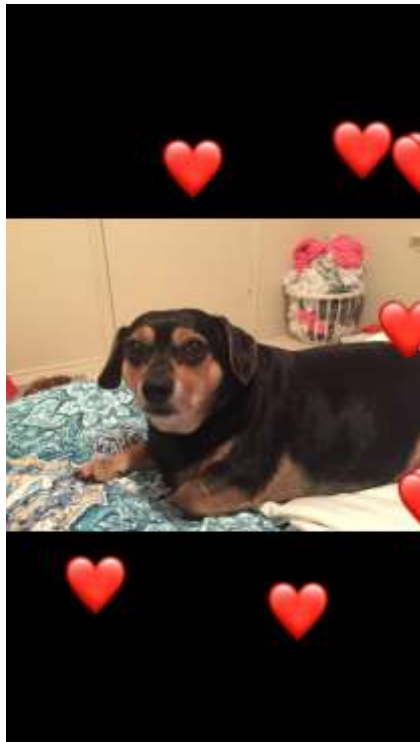

# LOST DOG

**"Lilly" Lost 04-28-2020**

**Breed:** Dachshund Mix

**Color:** Black & Brown      **Sex:** F

**Details:** She's a part Dachshund part Chihuahua Small black and light brown dog. She will come to her name Lilly. She's very friendly and playful. She weighs 22 pounds and she's five yrs old...view more at [lostmydoggie.com](http://lostmydoggie.com)