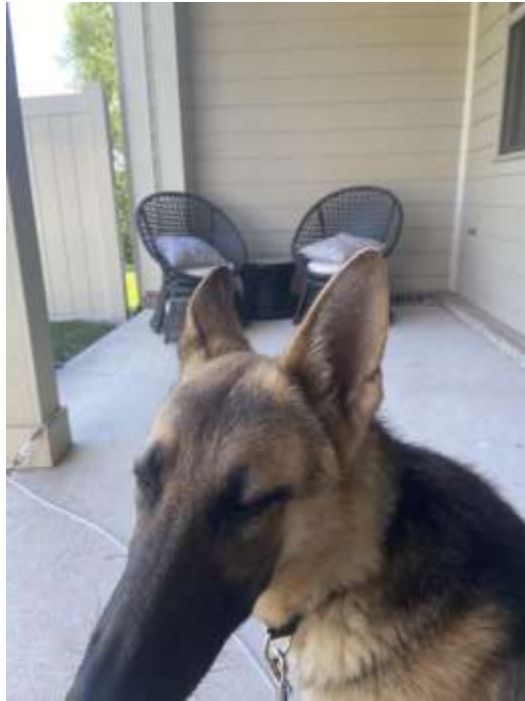

LOST DOG

"Chloe" 04-16-2020

Breed: German Shepherd

Color: Tan/Black

Sex: F

Details: LOST dog Chloe on 2020-04-16. You can also view the lost pet info at lostmydoggie.com.

Last Seen: Channing Drive

Thompson's Station, TN 37179