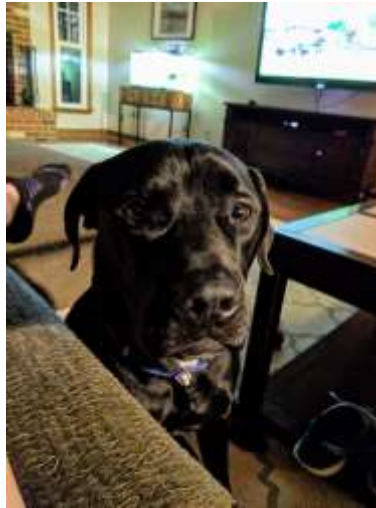

LOST DOG

"Shadow" Lost 11-28-2019

Breed: Lab Mix

Color: Black

Sex: M

Details: He is a black lab/pit mix with a white spot on his chest. He is neutered and has a green line tattooed on the inside of his leg...view more at lostmydoggie.com