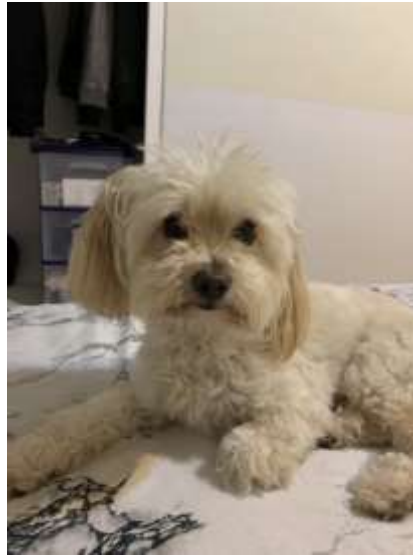

LOST DOG

"Simba" Lost 11-15-2019

Breed: Mixed Breed

Color: White

Sex: M

Details: Small White Dog - Maltese Shitzu Mix. Very friendly....view more at lostmydoggie.com

Last Seen: Wish & Vanowen, Van Nuys, CA 91406