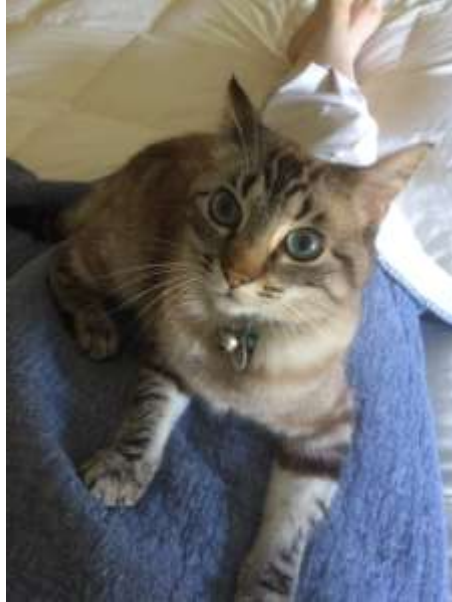

LOST CAT

"ELLA" Lost 2019-10-05

Breed: Domestic Medium Hair

Color: White/Brown **Sex:** F

Details: Blue Eyes; White with brown & dark brown markings, dark ears & tail; Lynx Point Siamese/Tabby; Age: 4; Small (7 lbs). Cautious, anxious and friendly personality. We LOVE her...view more at lostmydoggie.com