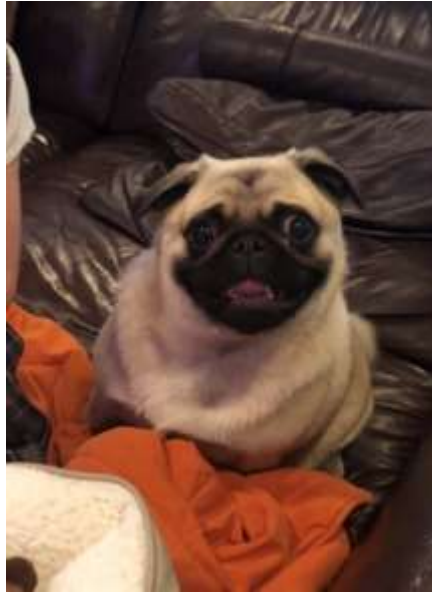

LOST DOG

"Millie" Lost 10/11/19

Breed: Pug

Color: Tan-Cream

Sex: F

Details: She has no collar on. Fawn female pug that is super friendly...view more at lostmydoggie.com

Last Seen: 36th & Harvard
Tulsa, OK 74105