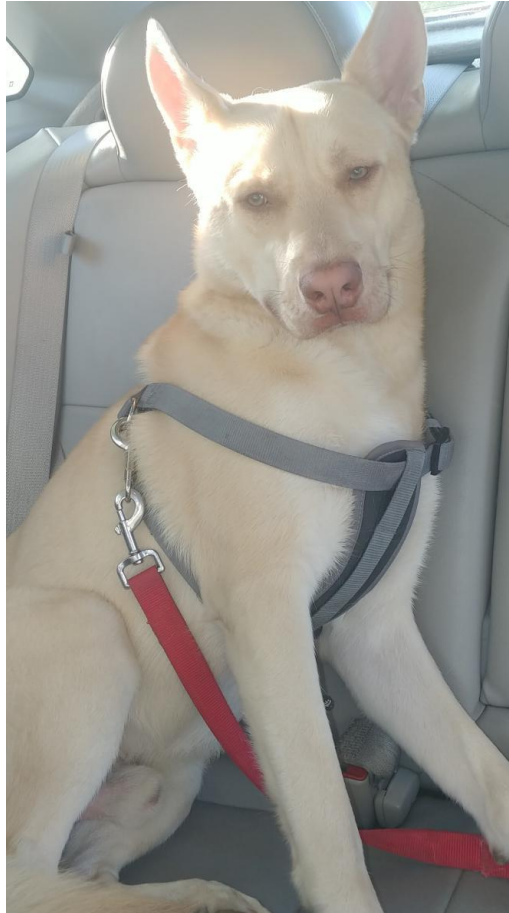

LOST DOG

"G" Lost 2019-09-06

Breed: Siberian Husky

Color: Tan-Cream

Sex: M

Details: G is a friendly dog had a choke collar on. ears stand straight up....view more at **lostmydoggie.com**

Last Seen: 40th and roeser
Phoenix, AZ 85040