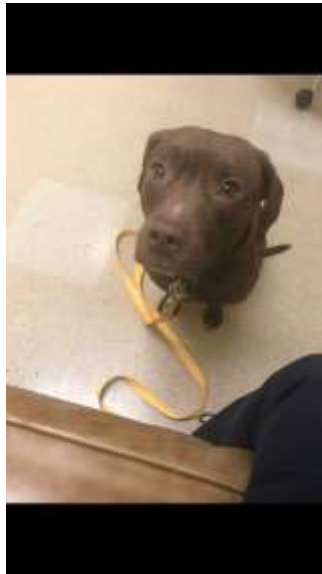

# LOST DOG

***"Tovah" Lost 08/19/2019***

**Breed:** Pit Mix

**Color:** Tan-Cream

**Sex:** F

**Details:** Tovah is a small tan pit mix about 40-45lbs. very friendly and answers to her name....view more at [lostmydoggie.com](http://lostmydoggie.com)