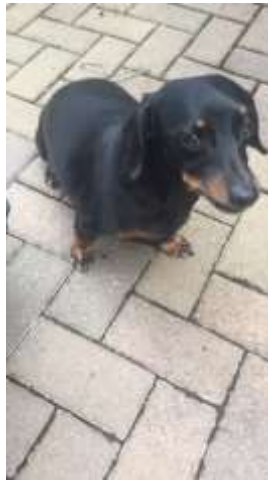

# LOST DOG

***"Chocolate (Yuri)"***  
***Lost 2019-07-06***

**Breed:** Dachshund

**Color:** Black & Brown      **Sex:** M

**Details:** He is not wearing a collar. Microchip # PetwatchOA  
127A1D31...view more at [lostmydoggie.com](http://lostmydoggie.com)