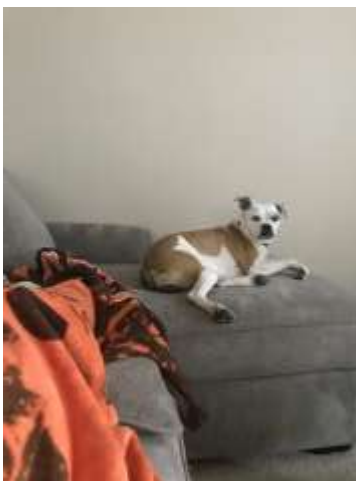

# LOST DOG

***"Trout" Lost 2019-07-04***

**Breed:** Boxer

**Color:** White & Brown    **Sex:** M

**Details:** 50lb that had a harness on. Looks like a boxer but has bulldog in him as well. Kind of skittish....view more at [lostmydoggie.com](http://lostmydoggie.com)