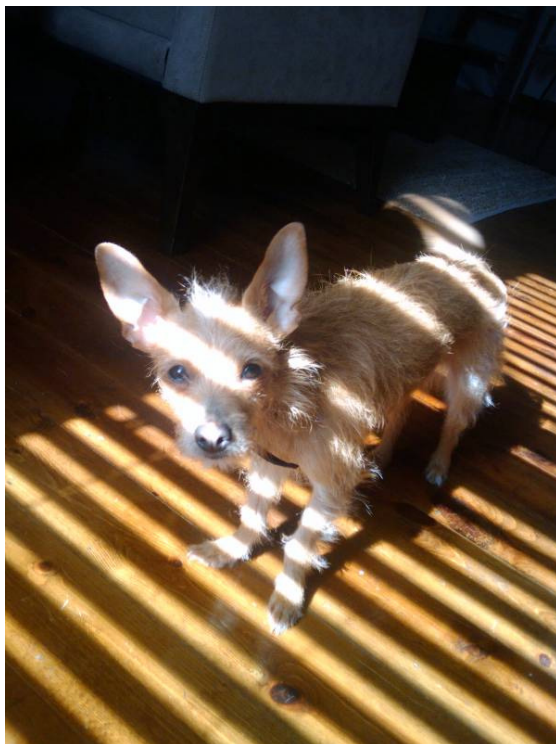

LOST DOG

"Ellie" (1 yr old) Lost 8/29/2010

Breed: Terrier/Portuguese Podengo **Sex:** Female

Color: Light Brown/Blonde **Wt:** 10 lbs

Last Seen: Odin St, Los Angeles, CA

Details: Molly lost her Dog Ellie on 08/29/2010. You can also view your neighbor's lost pet info at lostmydoggie.com.