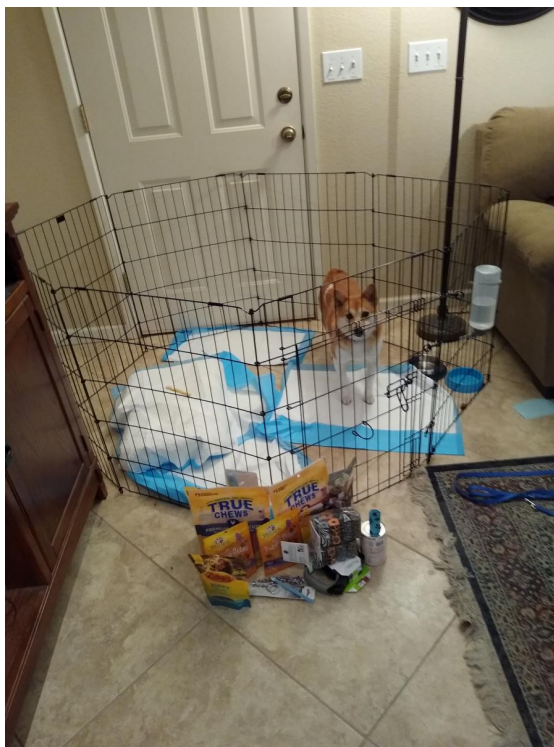

# LOST DOG

**"Baby" Lost 2020-01-05**

**Breed:** Shiba Inu

**Color:** Golden

**Sex:** F

**Details:** Baby was adopted two weeks ago. Collar with phone number. chipped. She was 7 years in a puppy mill. Extremely timid and scared. She will run when approached. If seen pl...view more at [lostmydoggie.com](http://lostmydoggie.com)