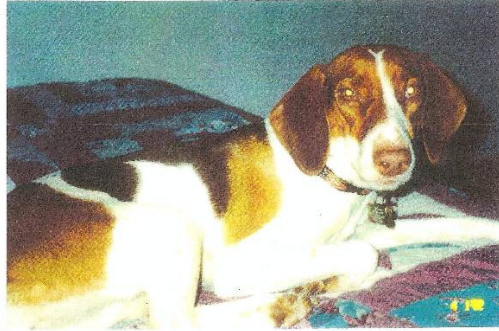

LOST DOG

"ELLIE" (13 yrs old) Lost 7/25/2010

Breed: Beagle Mix

Sex: Female

Color: White w/brown & tan markings; gray around muzzle

Wt: 30 lbs

Last Seen: Mondoubleau, Florissant, MO

Details: Vincent lost his dog Ellie on 07/25/2010. Ellie is hard of hearing. You can also view this lost pet info at lostmydoggie.com.