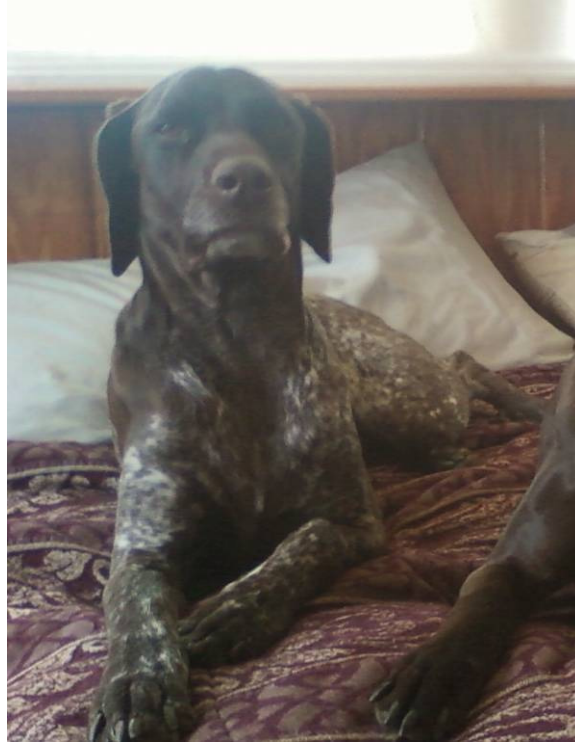

# LOST DOG

***"Rudy" (5yrs old) Lost 07/07/2010***

**Breed:** German Short Haired Pointer      **Sex:** M  
**Color:** blue tick (liver and white speckled)      **Wt:** 54 lbs

**Last Seen:** Veterans Memorial Blvd, metarie, LA